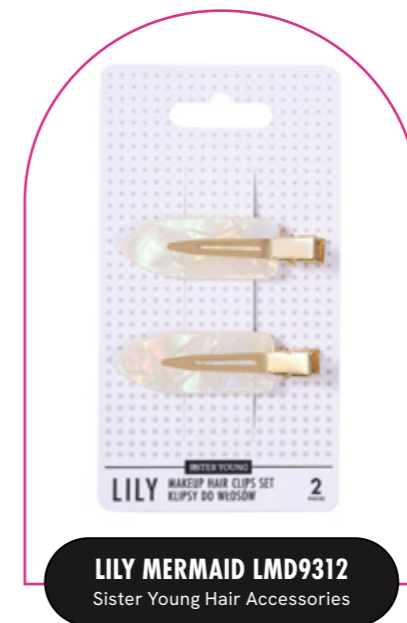

LILY BLACK&WHITE LBW9308
Sister Young Hair Accessories

LILY MILK APRICOT LMA9309
Sister Young Hair Accessories

LILY PINK GREEN LPG9310
Sister Young Hair Accessories

LILY DEEP LEOPARD LDL9311
Sister Young Hair Accessories